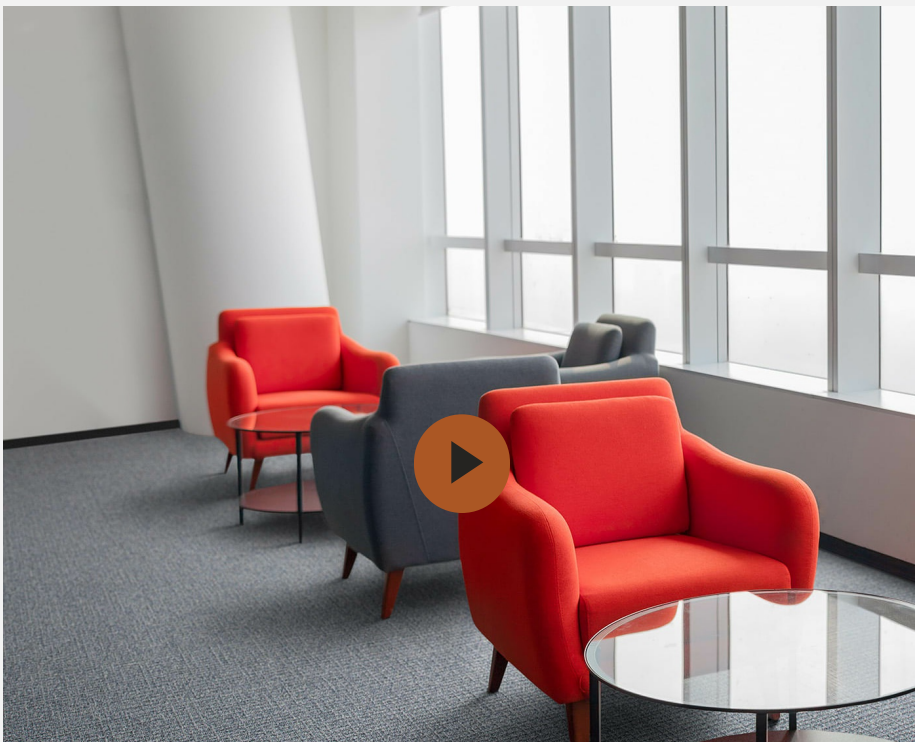

Batiste Moderne View Book

VIDEOS